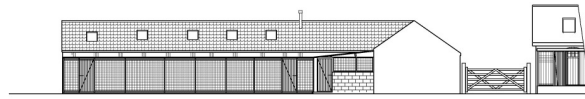

Proposed North Elevation.